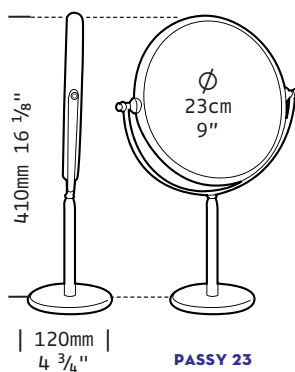

REF : PAS18-2TP

PASSY 18

∅ 18cm | ∅ 7" | 7X 9X

REF : PAS23-2TP

PASSY 23

∅ 23cm | ∅ 9" | 4X 7X

► **Miroir non-éclairant double face sur pied.** ∅18cm ou 23cm. le miroir pivote de 360° autour de l'axe horizontal et de l'axe vertical.

► **Standing unlit reversible mirror.**
∅18cm, 7" or ∅23cm, 9".
Standing unlit reversible mirror.
The mirror rotates at 360° around the horizontal axle as well as the vertical axle.

1 MONTURE + CAPOT FINISH + CASING COLOR

- Chrome *Chrome*
- Doré *Gold*

REF.

CH

GO

2 OPTIONS DE GROSSISSEMENT GLASS OPTIONS

PASSY 18

7X 9X **Glace STANDARD 7X, 9X**
REGULAR glass 7x, 9x

PASSY 23

4X 7X **Glace STANDARD 4x, 7x**
REGULAR glass 4x, 7x

► **La glace grossissante de qualité standard est un verre bombé.**

► **Regular glass is a modeled glass, concave shaped, silvered on its external face.**