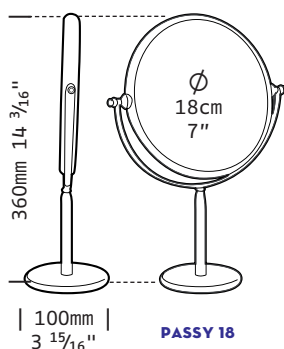

REF : PAS18-2TP

PASSY 18

∅ 18cm | ∅ 7" | 7X 9X

REF : PAS23-2TP

PASSY 23

∅ 23cm | ∅ 9" | 4X 7X

► **Miroir non-éclairant double face sur pied.** ∅18cm ou 23cm. le miroir pivote de 360° autour de l'axe horizontal et de l'axe vertical.

► **Standing unlit reversible mirror.**
∅18cm, 7" or ∅23cm, 9".
Standing unlit reversible mirror.
The mirror rotates at 360° around the horizontal axle as well as the vertical axle.

1 MONTURE + CAPOT FINISH + CASING COLOR

4X 7X **Glace STANDARD 4x, 7x**
REGULAR glass 4x, 7x

► **La glace grossissante de qualité standard est un verre bombé.**

► **Regular glass is a modeled glass, concave shaped, silvered on its external face.**